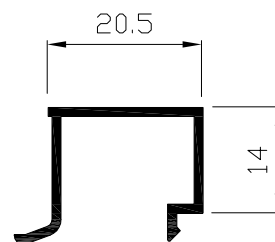

Travesaño ventana
Ref: 4208

Esquinero 90°
Ref: 2220

Esquinero 90° corredera-practicable
Ref: 2223

Junquillo hueco 9.5 mm
Ref: 4301

Junquillo hueco 14 mm
Ref: 4302

Junquillo hueco 21 mm
Ref: 4304

Junquillo hueco 16 mm
Ref: 4303