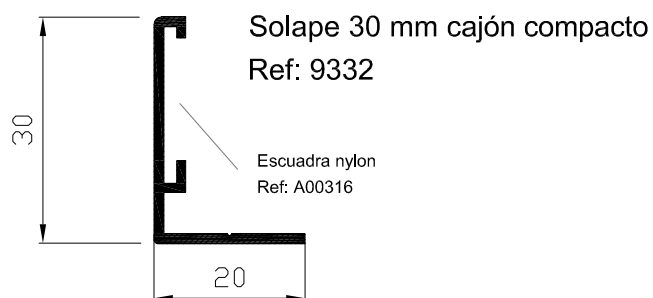

Travesaño ventana
Ref: 4208

Esquinero 90°
Ref: 2220

Esquinero 90° corredera-practicable
Ref: 2223

Junquillo hueco 9.5 mm
Ref: 4301

Junquillo hueco 14 mm
Ref: 4302

Junquillo hueco 21 mm
Ref: 4304

Junquillo hueco 16 mm
Ref: 4303