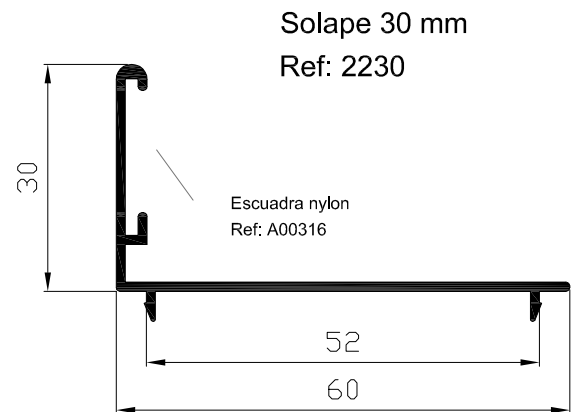

Travesaño ventana
Ref: 4208

Esquinero 90°
Ref: 2220

Esquinero 90° corredera-practicable
Ref: 2223

Junquillo hueco 9.5 mm
Ref: 4301

Junquillo hueco 14 mm
Ref: 4302

Junquillo hueco 21 mm
Ref: 4304

Junquillo hueco 16 mm
Ref: 4303