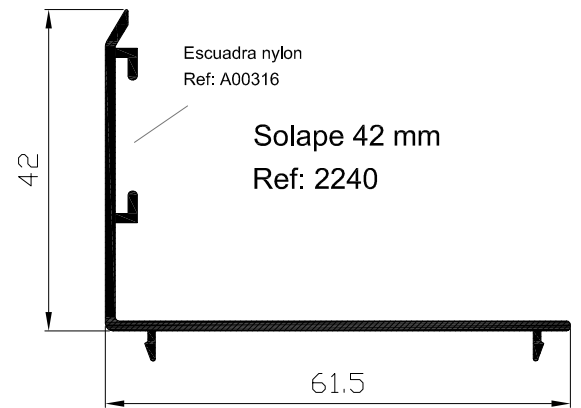

Travesaño ventana
Ref: 4208

Esquinero 90°
Ref: 2220

Esquinero 90° corredera-practicable
Ref: 2223

Junquillo hueco 9.5 mm
Ref: 4301

Junquillo hueco 14 mm
Ref: 4302

Junquillo hueco 21 mm
Ref: 4304

Junquillo hueco 16 mm
Ref: 4303