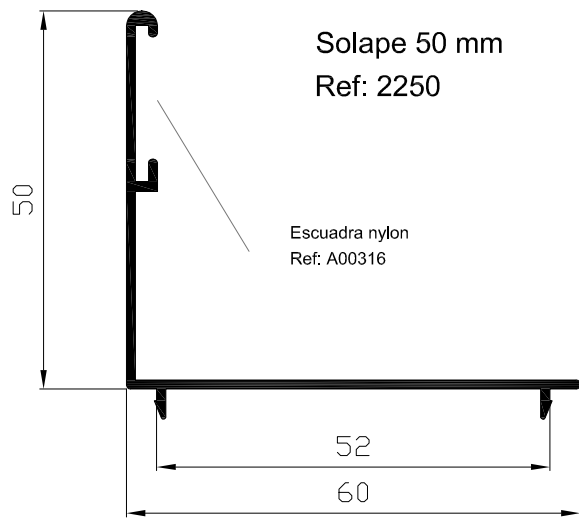

Travesaño ventana
Ref: 4208

Esquinero 90°
Ref: 2220

Esquinero 90° corredera-practicable
Ref: 2223

Junquillo hueco 9.5 mm
Ref: 4301

Junquillo hueco 14 mm
Ref: 4302

Junquillo hueco 21 mm
Ref: 4304

Junquillo hueco 16 mm
Ref: 4303