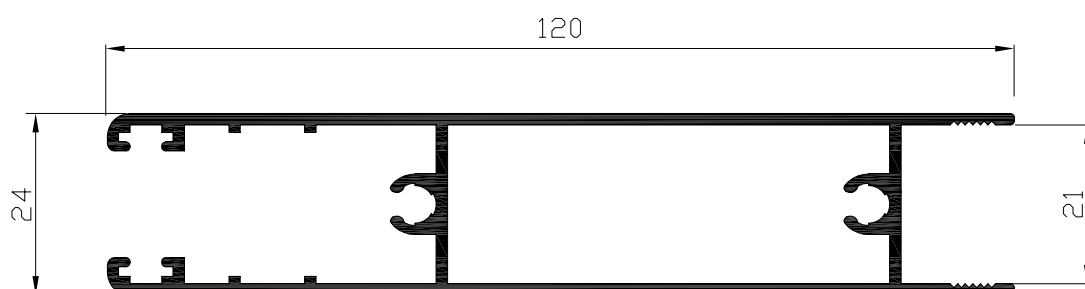

Hoja ruedas H=21  
Ref: 7214

Hoja central H=21  
Ref: 7215

Hoja lateral H=18  
Ref: 9216

Hoja ruedas H=18  
Ref: 9214

Hoja central H=18  
Ref: 7015

Hoja lateral H=10  
Ref: 9206

Hoja ruedas H=10  
Ref: 9204

Hoja central H=10  
Ref: 7005

Parteluces H=10  
Ref: 9208

Parteluces H=18  
Ref: 9218

Parteluces H=21  
Ref: 9238

Zócalo H=10

Ref: 9207

Zócalo H=18

Ref: 9217

Zócalo H=21

Ref: 9237

Esquinero graduable  
Ref: 9321

Travesaño ventana  
Ref: 4208

Solape 30 mm  
Ref: 4130

Solape 50 mm  
Ref: 4150

Solape 80 mm  
Ref: 4180

Solape resalte  
Ref: 4132