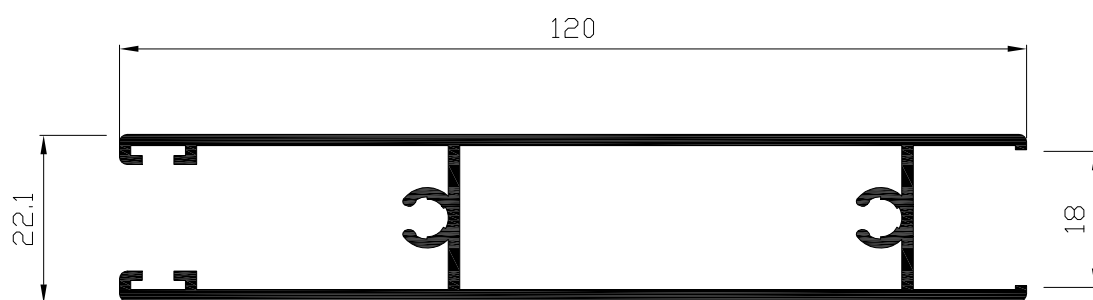

Hoja ruedas H=21  
Ref: 7214

Hoja central H=21  
Ref: 7215

Hoja lateral H=18  
Ref: 9216

Hoja ruedas H=18  
Ref: 9214

Hoja central H=18  
Ref: 7015

Hoja lateral H=10  
Ref: 9206

Hoja ruedas H=10  
Ref: 9204

Hoja central H=10  
Ref: 7005

Parteluces H=10  
Ref: 9208

Parteluces H=18  
Ref: 9218

Parteluces H=21  
Ref: 9238

Zócalo H=10

Ref: 9207

Zócalo H=18

Ref: 9217

Zócalo H=21

Ref: 9237

Esquinero graduable  
Ref: 9321

Travesaño ventana  
Ref: 4208

Solape 30 mm  
Ref: 4130

Solape 50 mm  
Ref: 4150

Solape 80 mm  
Ref: 4180

Solape resalte  
Ref: 4132