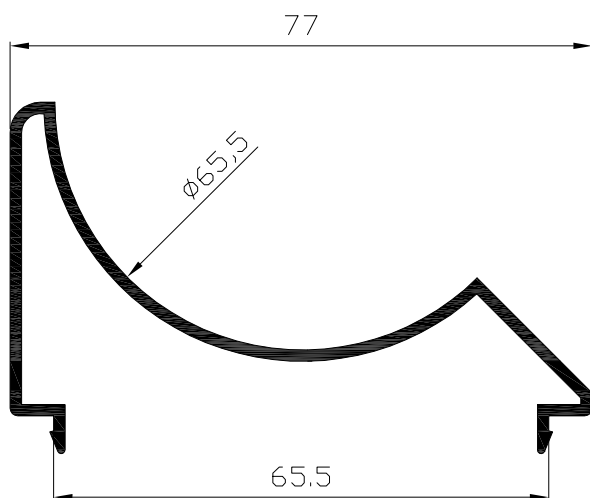

Hoja central H=10  
Ref: 7005

Parteluces H=10  
Ref: 9208

Parteluces H=18  
Ref: 9218

Parteluces H=21  
Ref: 9238

Zócalo H=10

Ref: 9207

Zócalo H=18

Ref: 9217

Zócalo H=21

Ref: 9237

Esquinero graduable  
Ref: 9321

Travesaño ventana  
Ref: 4208

Solape 30 mm  
Ref: 4130

Solape 50 mm  
Ref: 4150

Solape 80 mm  
Ref: 4180

Solape resalte  
Ref: 4132