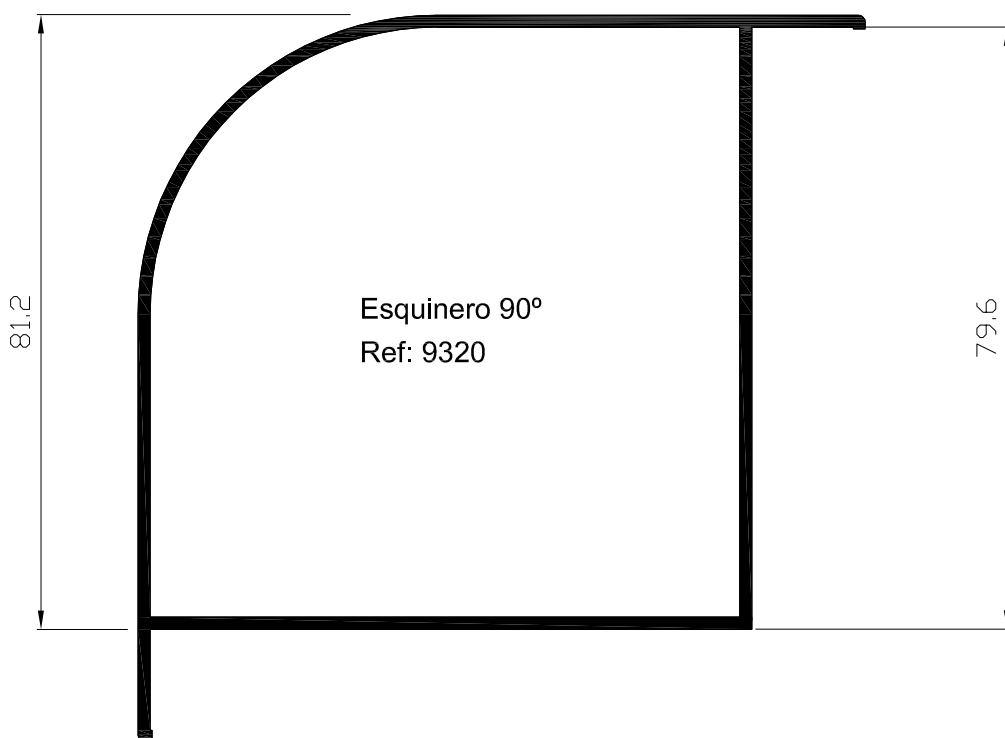

Hoja central H=10  
Ref: 7005

Parteluces H=10  
Ref: 9208

Parteluces H=18  
Ref: 9218

Parteluces H=21  
Ref: 9238

Zócalo H=10

Ref: 9207

Zócalo H=18

Ref: 9217

Zócalo H=21

Ref: 9237

Esquinero graduable  
Ref: 9321

Travesaño ventana  
Ref: 4208

Solape 30 mm  
Ref: 4130

Solape 50 mm  
Ref: 4150

Solape 80 mm  
Ref: 4180

Solape resalte  
Ref: 4132