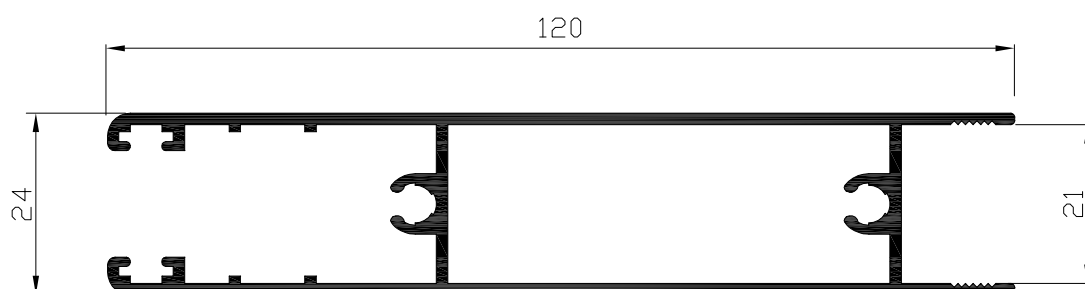

Hoja ruedas H=21
Ref: 7214

Hoja central H=21
Ref: 7215

Hoja lateral H=18
Ref: 9216

Hoja ruedas H=18
Ref: 9214

Hoja central H=18
Ref: 7015

Hoja lateral H=10
Ref: 9206

Hoja ruedas H=10
Ref: 9204

Hoja central H=10
Ref: 7005

Parteluces H=10
Ref: 9208

Parteluces H=18
Ref: 9218

Parteluces H=21
Ref: 9238

Zócalo H=10

Ref: 9207

Zócalo H=18

Ref: 9217

Zócalo H=21

Ref: 9237

Esquinero graduable
Ref: 9321

Travesaño ventana
Ref: 4208

Solape 30 mm
Ref: 4130

Solape 50 mm
Ref: 4150

Solape 80 mm
Ref: 4180

Solape resalte
Ref: 4132

Solape compacto
Ref: 4133