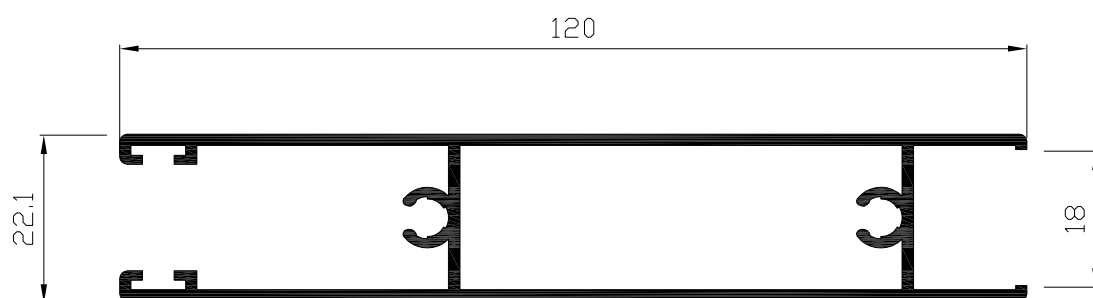

Hoja ruedas H=21
Ref: 7214

Hoja central H=21
Ref: 7215

Hoja lateral H=18
Ref: 9216

Hoja ruedas H=18
Ref: 9214

Hoja central H=18
Ref: 7015

Hoja lateral H=10
Ref: 9206

Hoja ruedas H=10
Ref: 9204

Hoja central H=10
Ref: 7005

Parteluces H=10
Ref: 9208

Parteluces H=18
Ref: 9218

Parteluces H=21
Ref: 9238

Zócalo H=10

Ref: 9207

Zócalo H=18

Ref: 9217

Zócalo H=21

Ref: 9237

Esquinero graduable
Ref: 9321

Travesaño ventana
Ref: 4208

Solape 30 mm
Ref: 4130

Solape 50 mm
Ref: 4150

Solape 80 mm
Ref: 4180

Solape resalte
Ref: 4132

Solape compacto
Ref: 4133