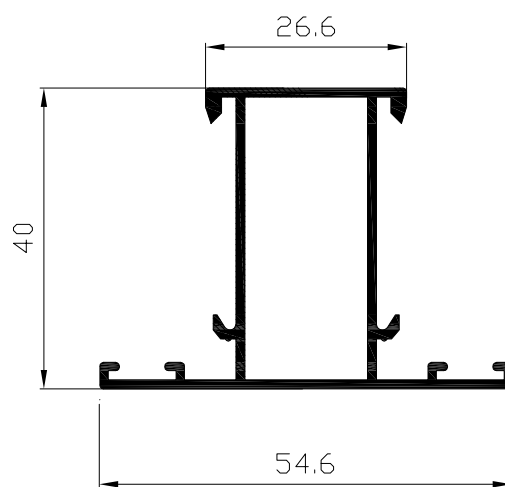

Hoja ruedas H=21
Ref: 7214

Hoja central H=21
Ref: 7215

Hoja lateral H=18
Ref: 9216

Hoja ruedas H=18
Ref: 9214

Hoja central H=18
Ref: 7015

Hoja lateral H=10
Ref: 9206

Hoja ruedas H=10
Ref: 9204

Hoja central H=10
Ref: 7005

Parteluces H=10
Ref: 9208

Parteluces H=18
Ref: 9218

Parteluces H=21
Ref: 9238

Zócalo H=10

Ref: 9207

Zócalo H=18

Ref: 9217

Zócalo H=21

Ref: 9237

Esquinero graduable
Ref: 9321

Travesaño ventana
Ref: 4208

Solape 30 mm
Ref: 4130

Solape 50 mm
Ref: 4150

Solape 80 mm
Ref: 4180

Solape resalte
Ref: 4132

Solape compacto
Ref: 4133