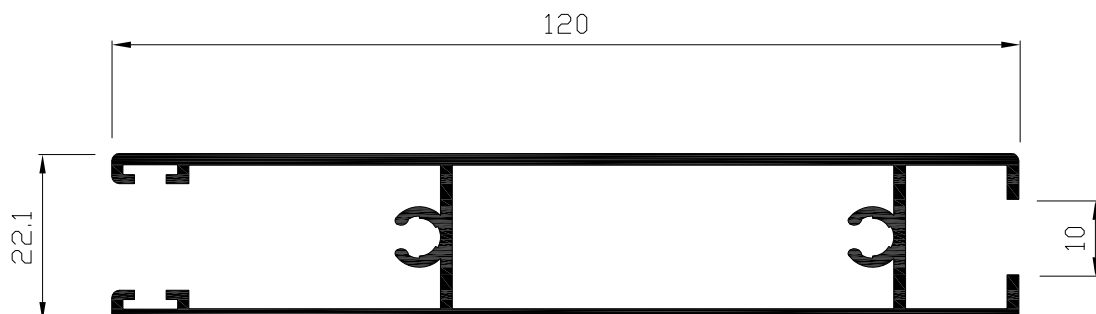

Hoja ruedas H=21
Ref: 7214

Hoja central H=21
Ref: 7215

Hoja lateral H=18
Ref: 9216

Hoja ruedas H=18
Ref: 9214

Hoja central H=18
Ref: 7015

Hoja lateral H=10
Ref: 9206

Hoja ruedas H=10
Ref: 9204

Hoja central H=10
Ref: 7005

Parteluces H=10
Ref: 9208

Parteluces H=18
Ref: 9218

Parteluces H=21
Ref: 9238

Zócalo H=10

Ref: 9207

Zócalo H=18

Ref: 9217

Zócalo H=21

Ref: 9237

Esquinero graduable
Ref: 9321

Travesaño ventana
Ref: 4208

Solape 30 mm
Ref: 4130

Solape 50 mm
Ref: 4150

Solape 80 mm
Ref: 4180

Solape resalte
Ref: 4132

Solape compacto
Ref: 4133